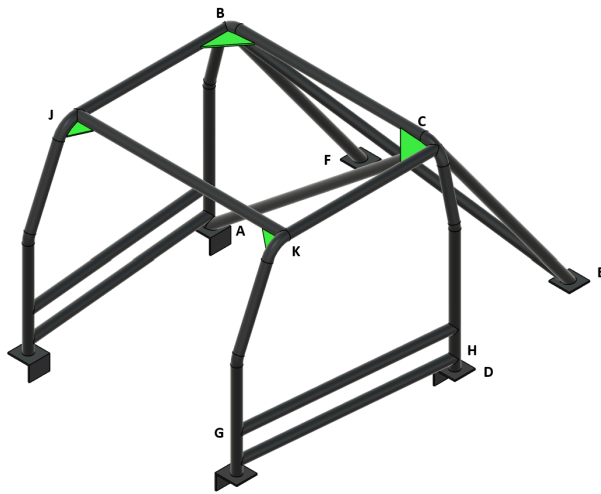

## 2026 Climb to the Clouds Competition Classes & Safety Rules Addendum

1.12.2.1 Roll cage B Photo did not match the wording, new photos are added.

Fig. 2

1.2. Fire Extinguisher 5 lbs (2.27 kg) of portable fire suppression is required. This may be in one or two units, and must be mounted with a steel bracket(s). A fire system may also be used but portable units are still required.